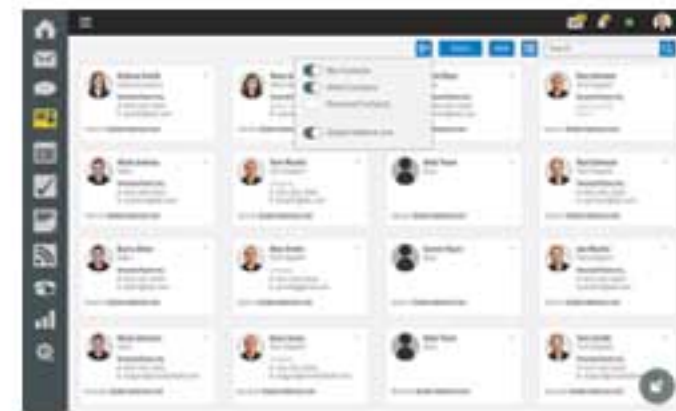

Team Workspaces