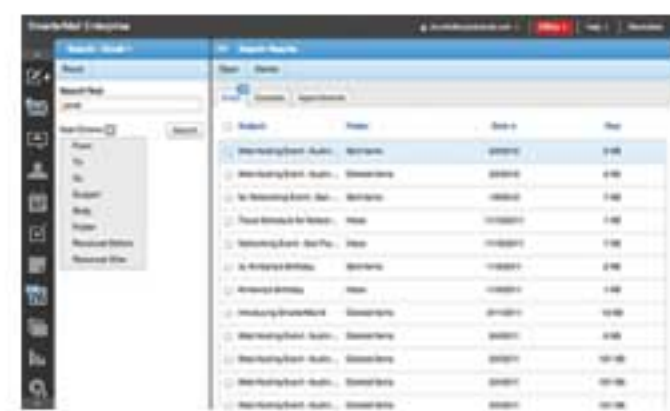

What Does XcellBizmail Bring to Your Business ?

Robust Mail Infrastructure

Premium Anti-Virus

Advanced Reporting

Anti-Spam Filtering Service

Powerful Web Mail Interface

Advanced Collaboration

Business Friendly Complete Collaboration Suite

With every Business Class Email Service you get

Webmail Client