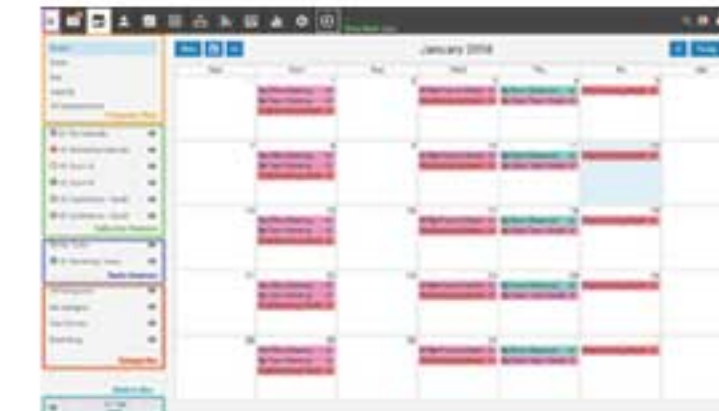

With every Business Class Email Service you get

Webmail Client

Group Chat

Team Workspaces

Desktop/Mobile Sync

Shared Calendars & More

Video Conferencing

24x7 Support