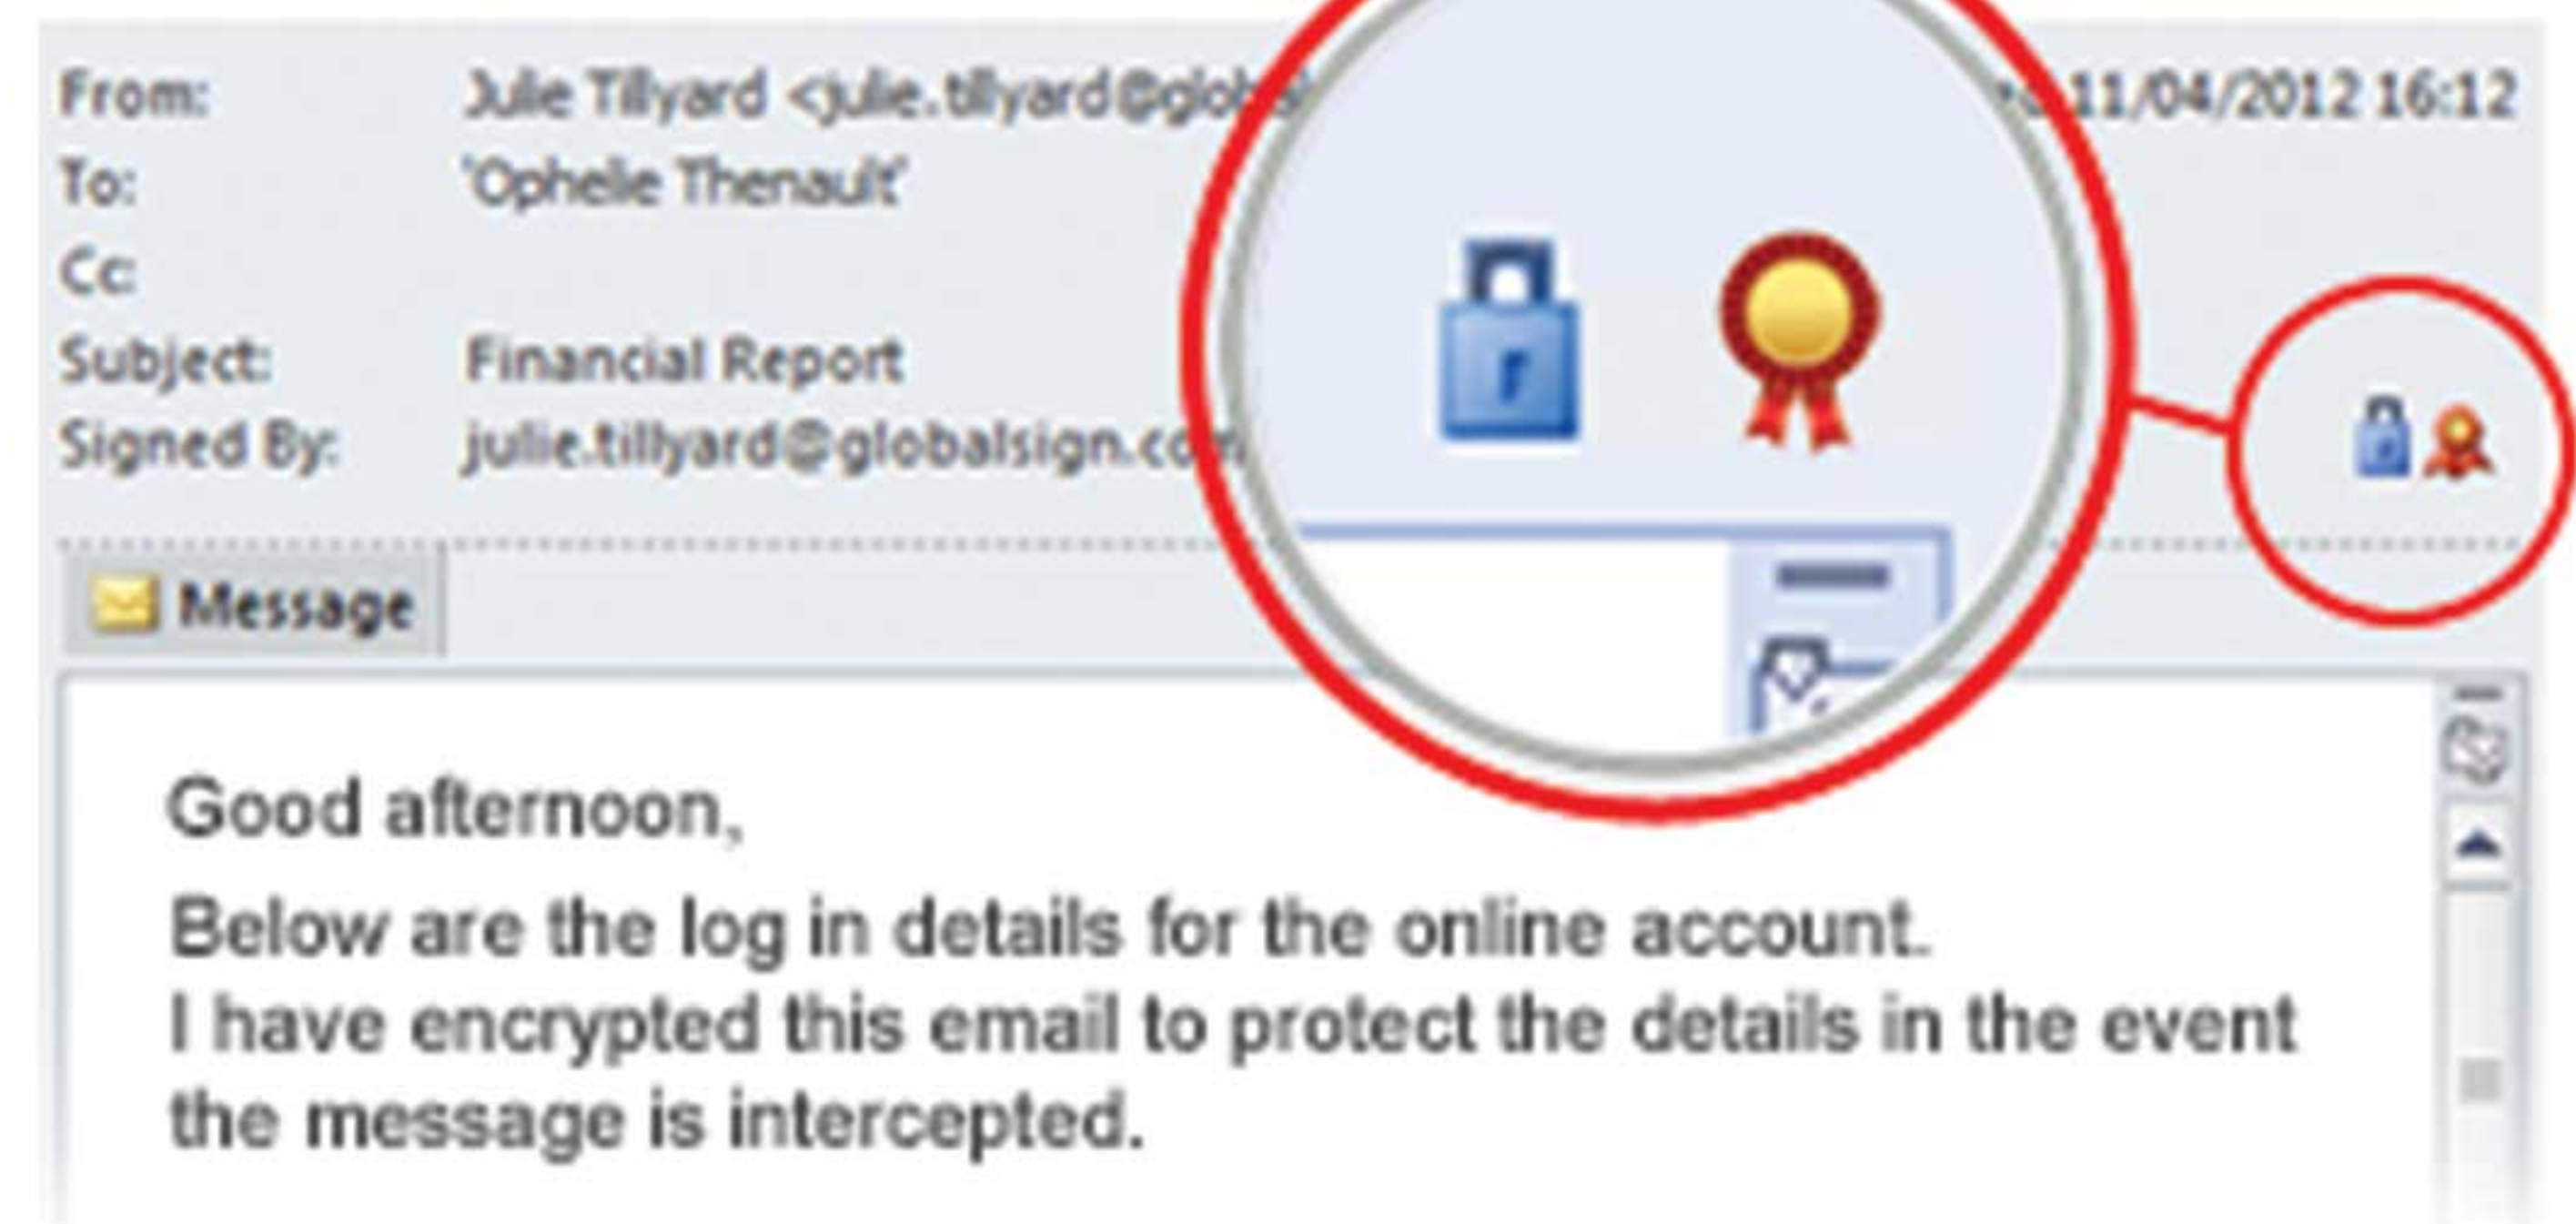

Encrypted Email:
Ensures message privacy