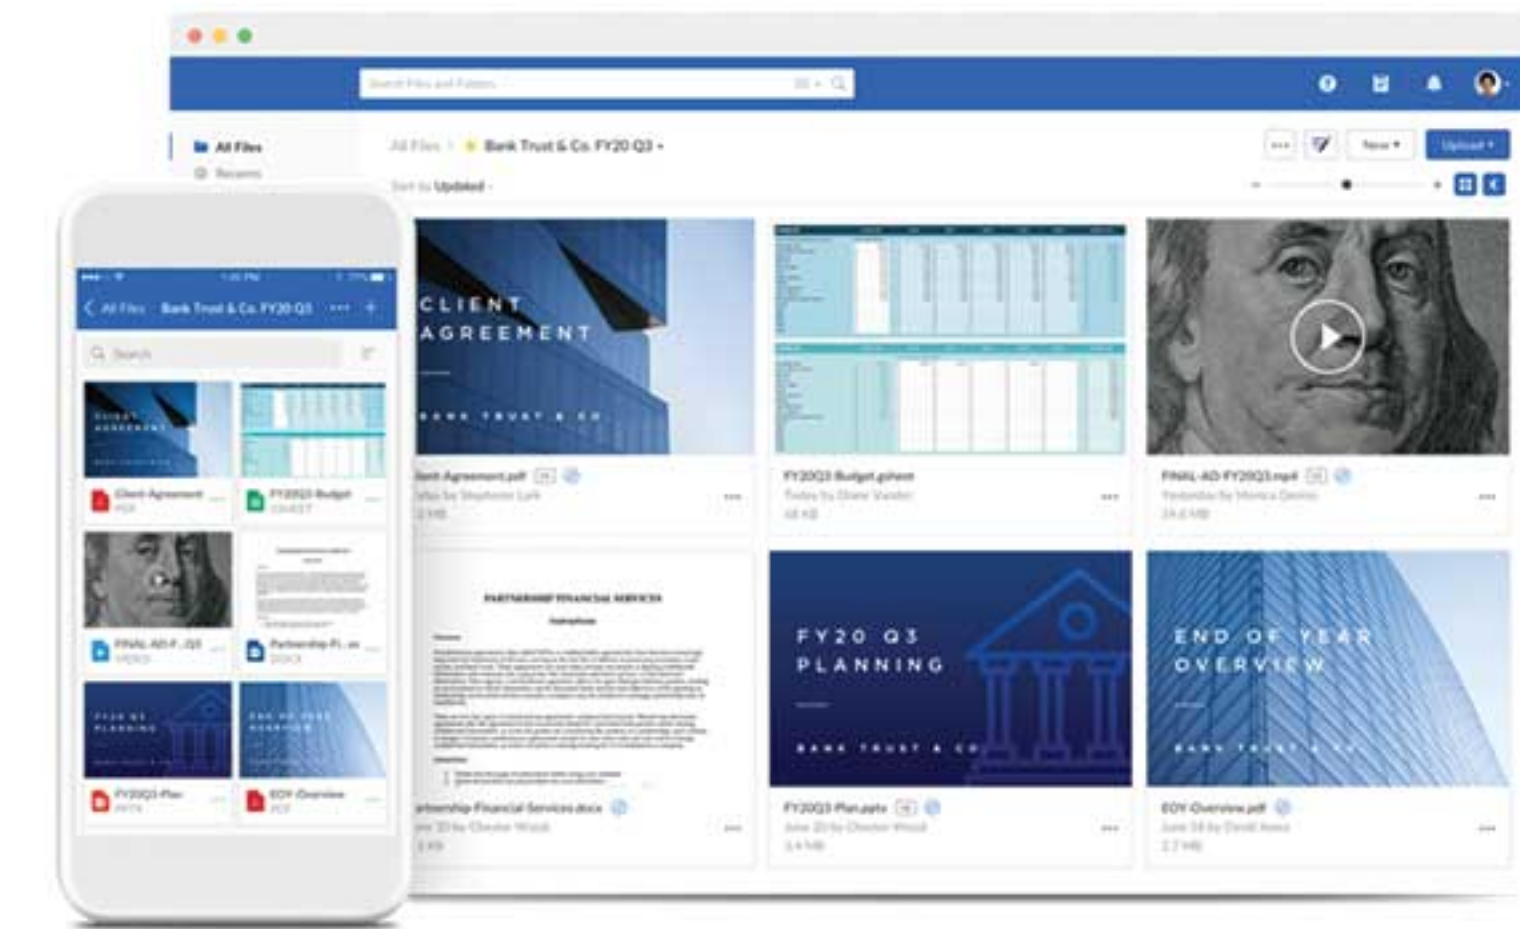

# Cloud Drive

Secure Cloud Services for your online business since 1999.  
.Reliable .Secure .Speed .Scalable .Manageable .Compliant

Powered by:  
**CITRIX**  
**ShareFile**

## # 1 Enterprise File Sharing, Sync & Backup

File cloud lets you securely manage share and access your content from Any app. Any device. Anywhere

- Take your docs anywhere Easy web interface
- Send videos quickly Easily manage your photos
- Work on slides together Never lose a file again

### Cloud Drive works the way you do

Get to all your files from anywhere, on any device, and share them with anyone.

Where content meets collaboration