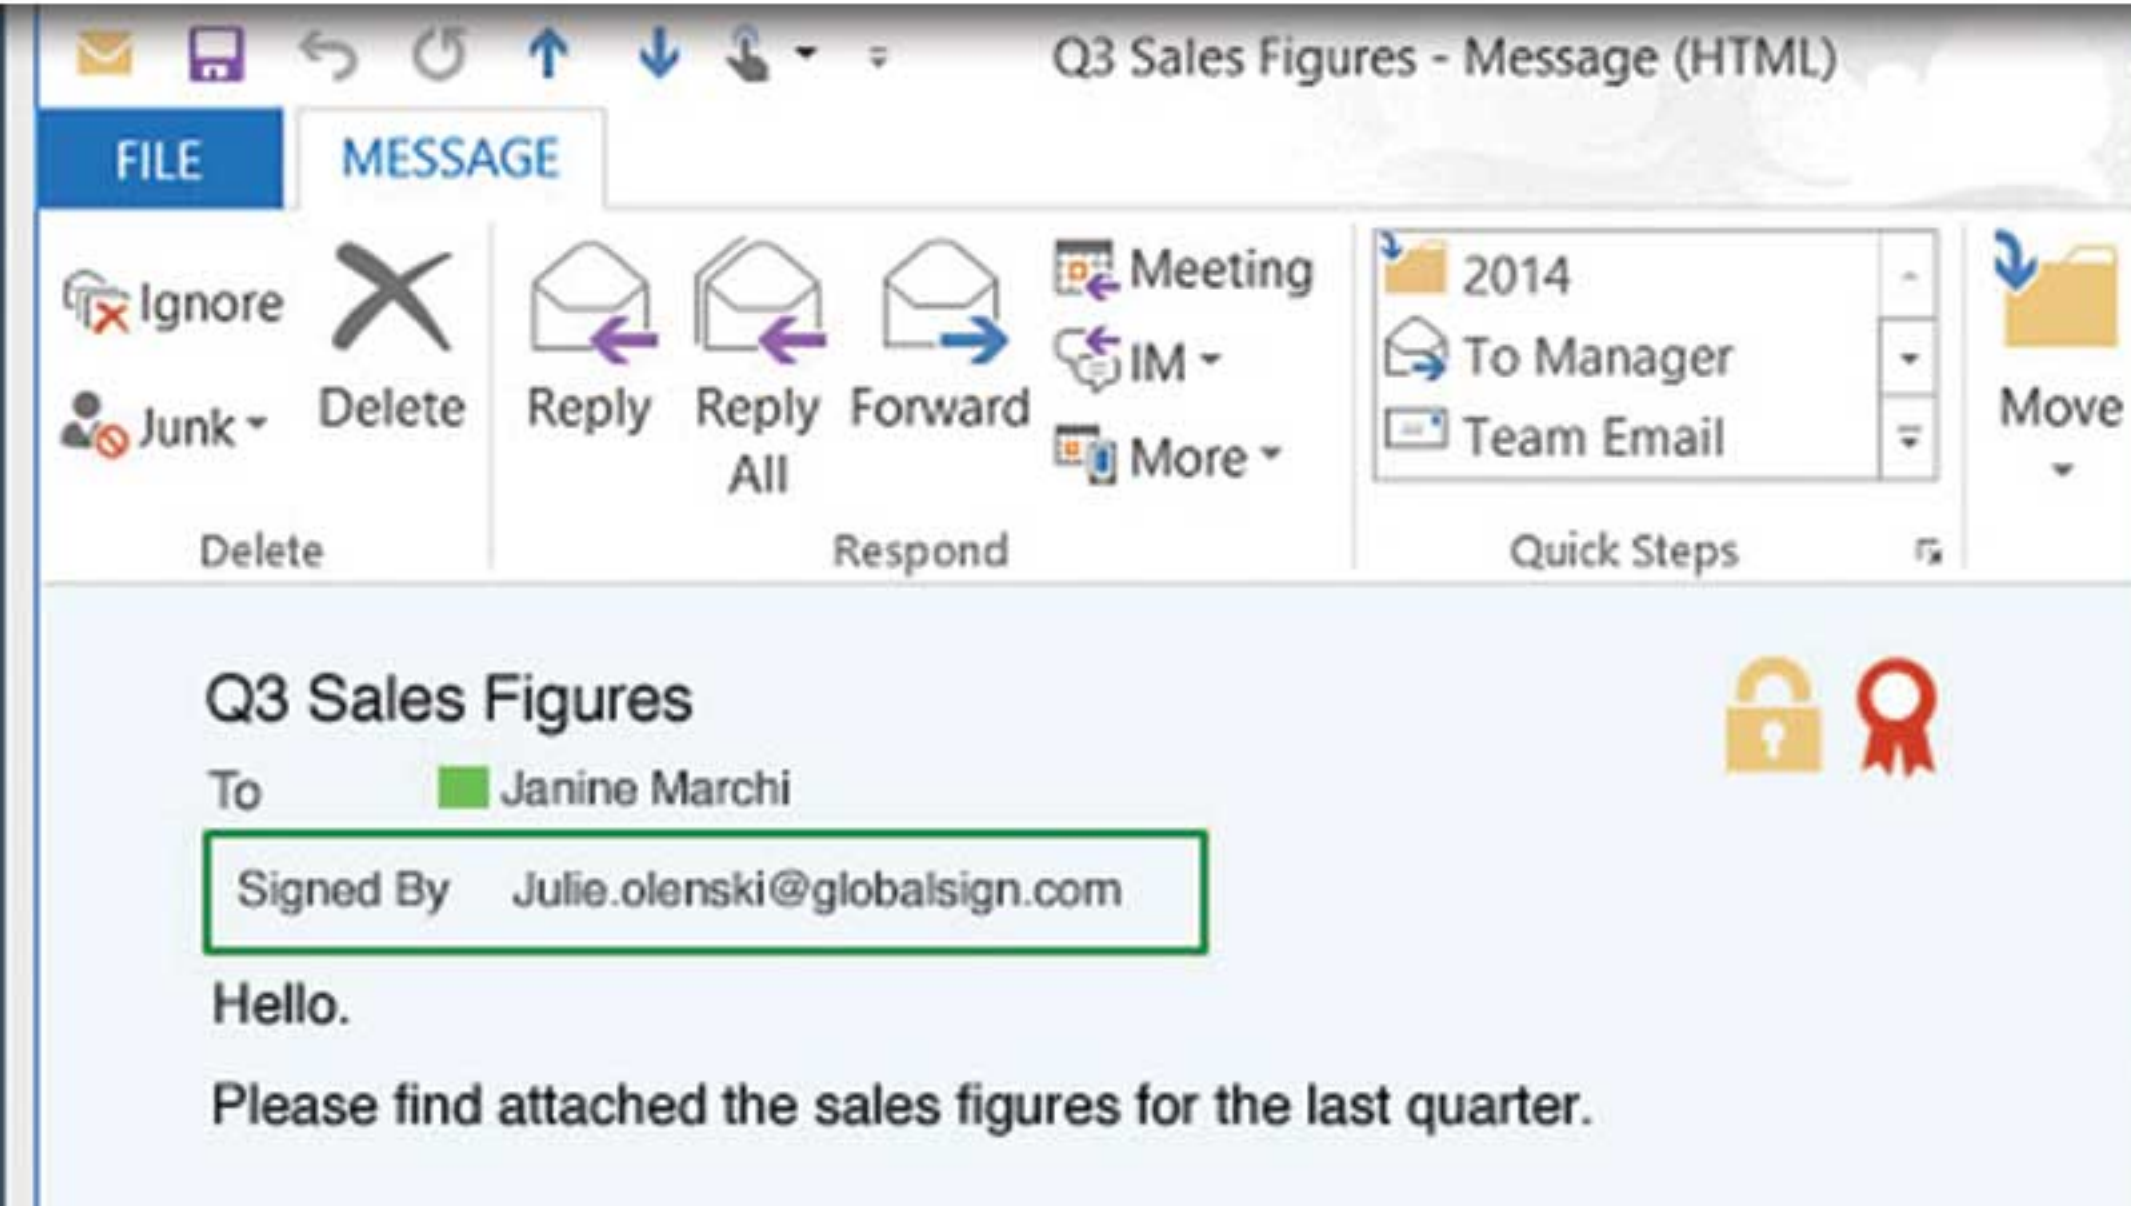

Email Security Certificates

Secure Cloud Services for your online business since 1999.
.Reliable .Secure .Speed .Scalable .Manageable .Compliant

Powered By: