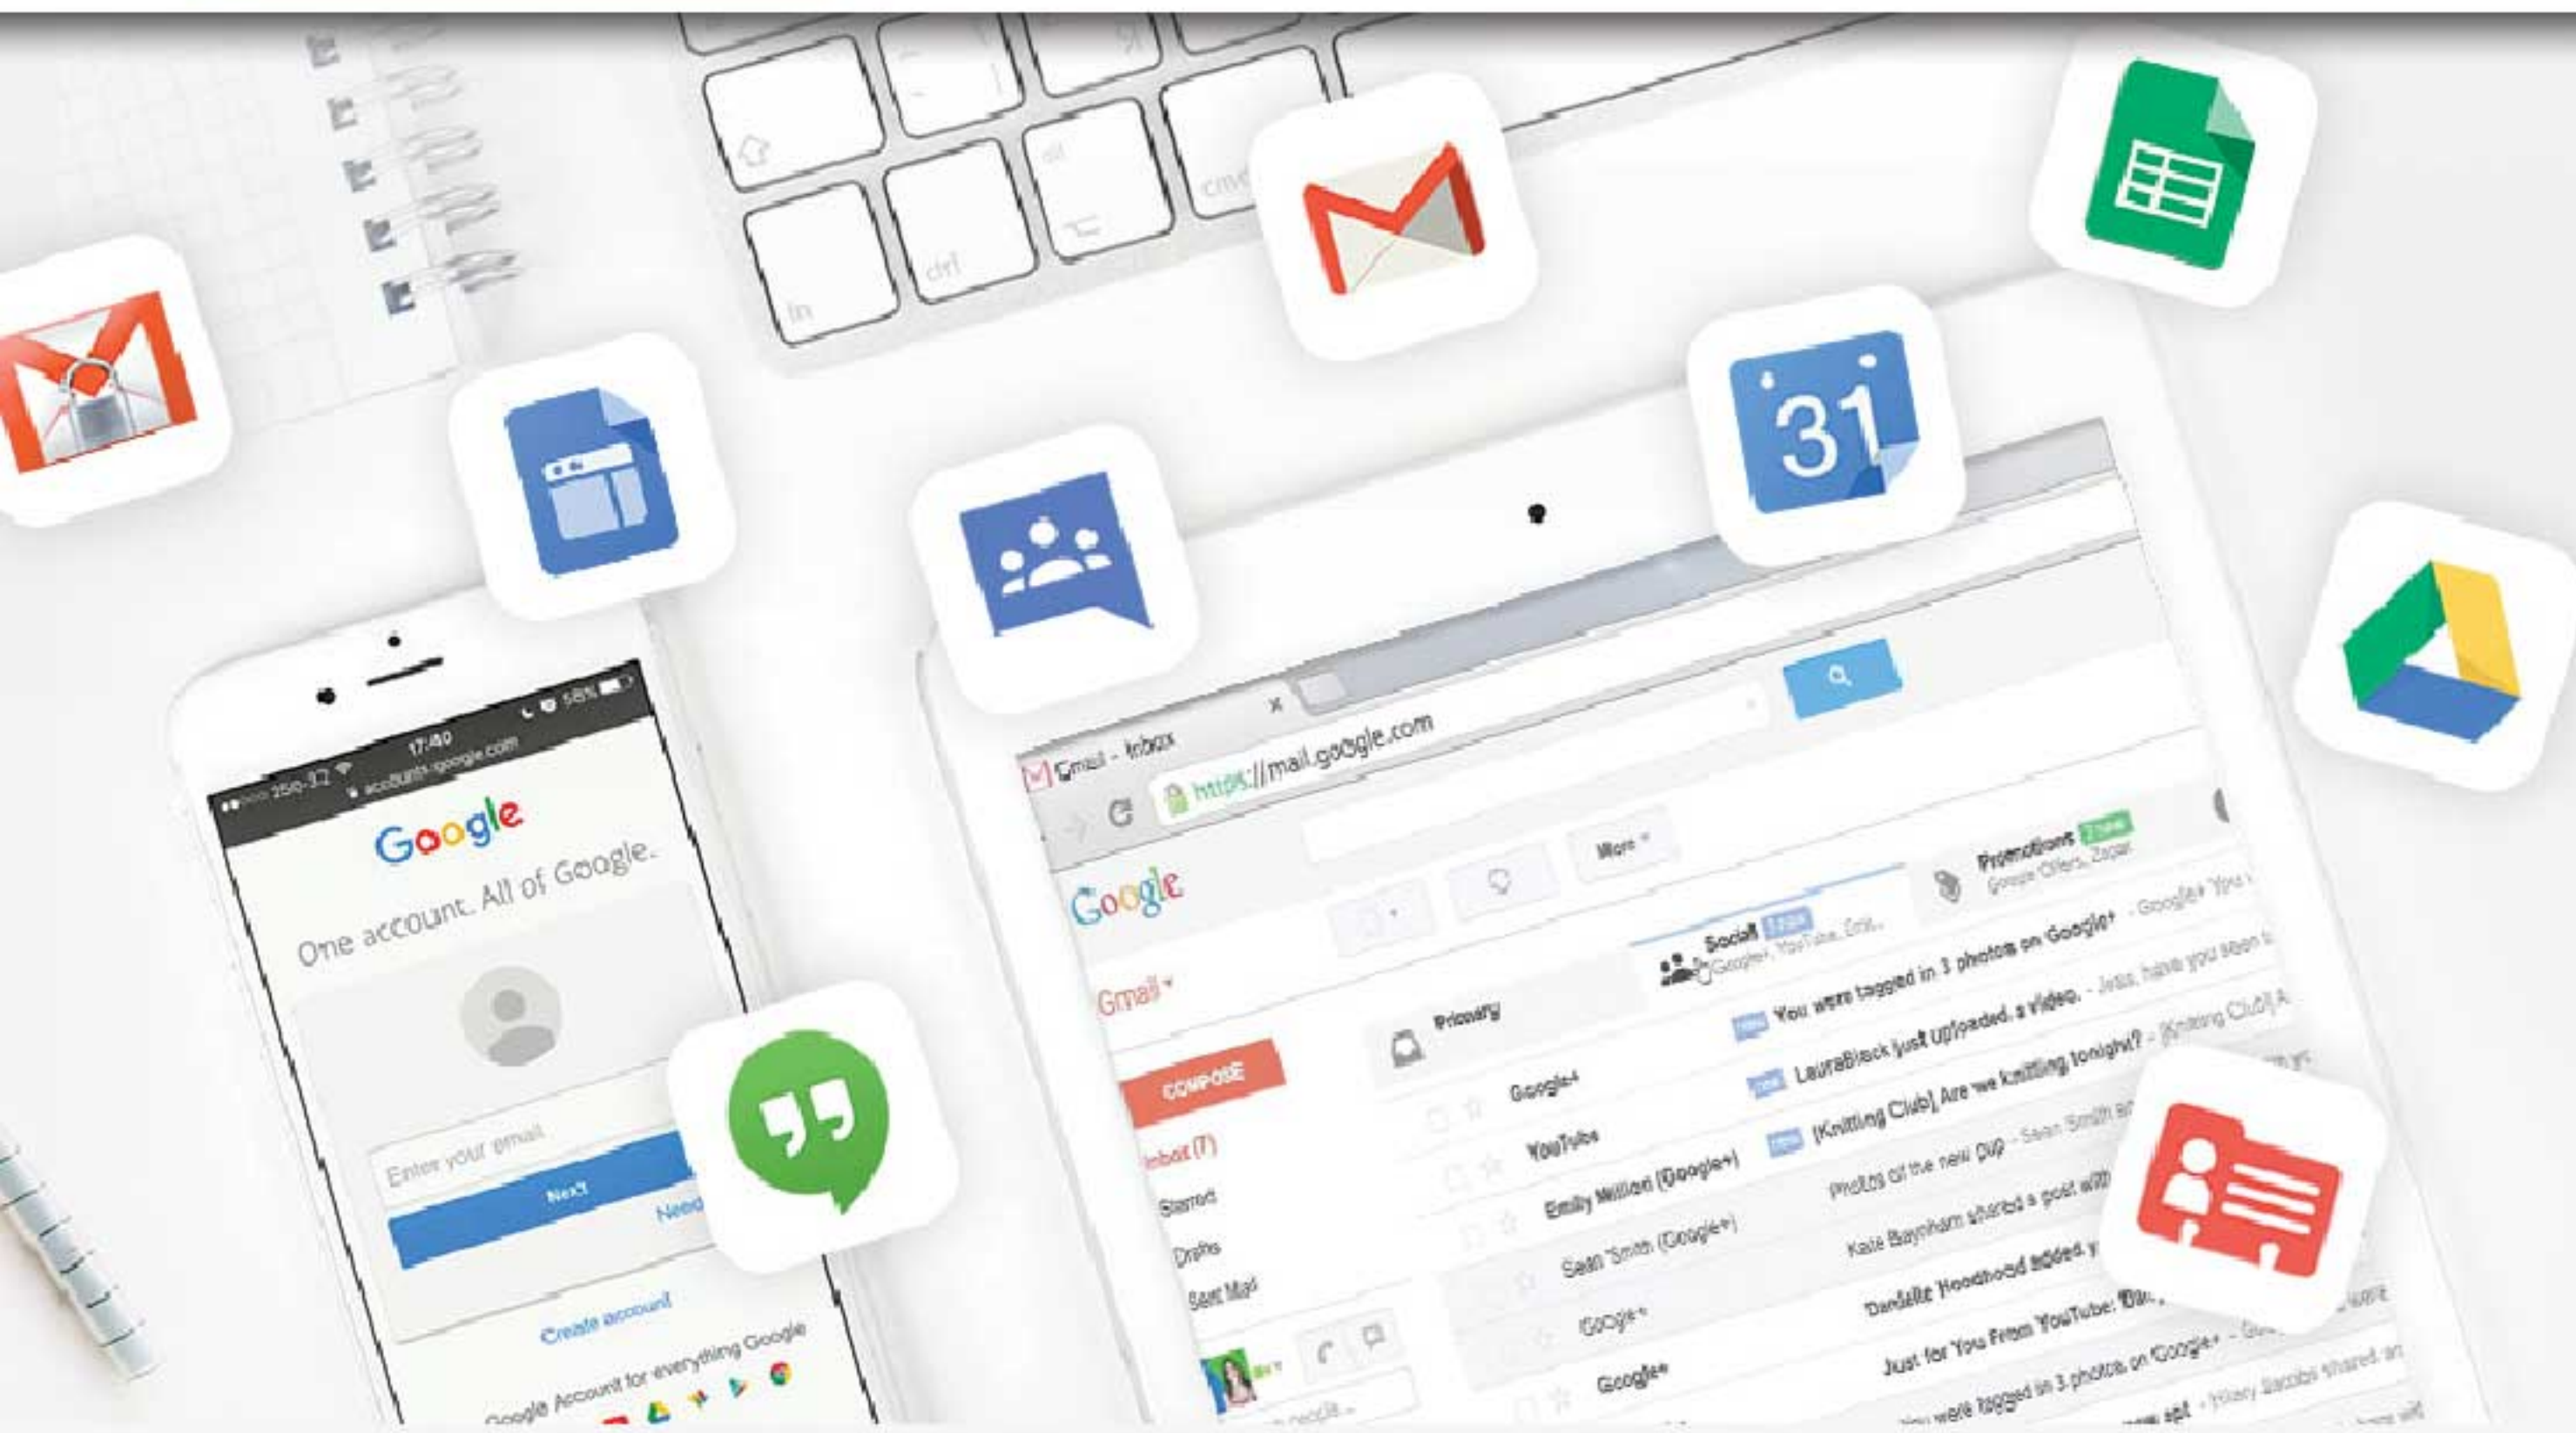

LET US DESIGN THE PERFECT BUNDLE FOR YOU

WORRY FREE MIGRATION AND ONGOING SUPPORT

CONTACT OUR MICROSOFT 365 SPECIALIST

Version 23112018/IN/CP/MS365

# G-Suite

Secure Cloud Services for your online business since 1999.  
.Reliable .Secure .Speed .Scalable .Manageable .Compliant

Powered By:

## Its time to go Google. Do your best work, all in one suite.

### Connect

Reach your colleagues wherever they are.